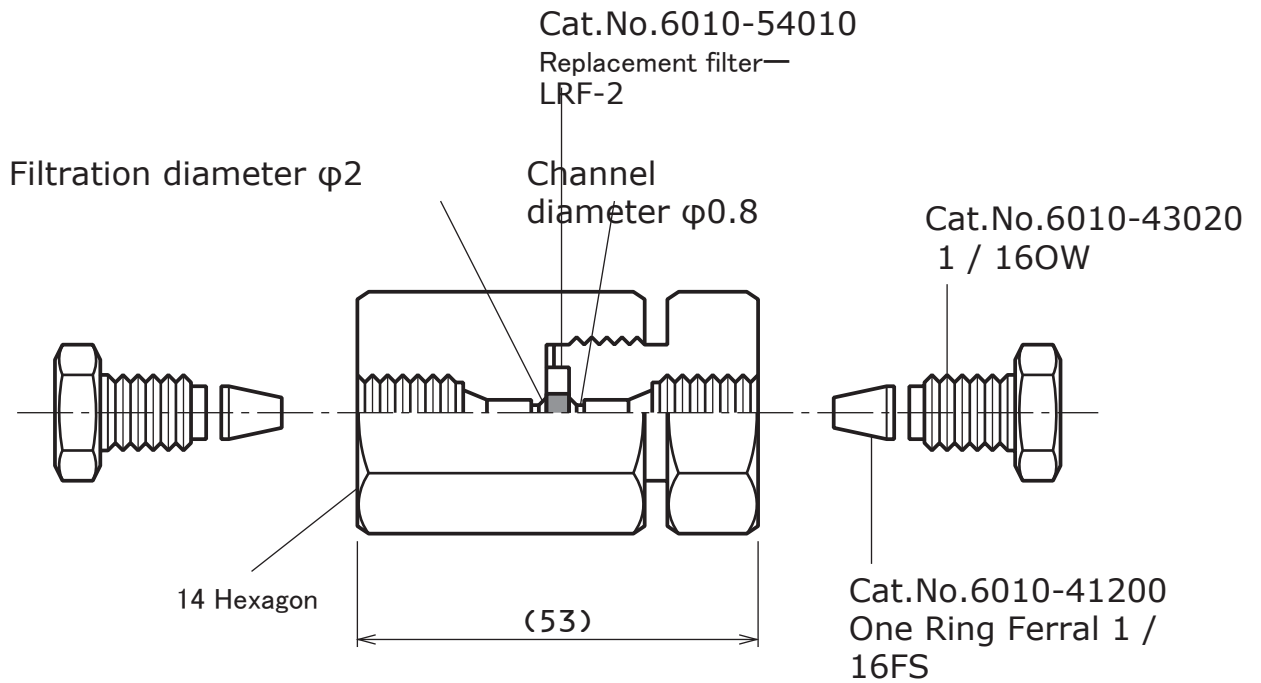

Cat.No.6010-52600

Stainless steel line filter 1/16 Handy Connection

Cat.No.6010-54010
Replacement filter LRF-2
(2um)